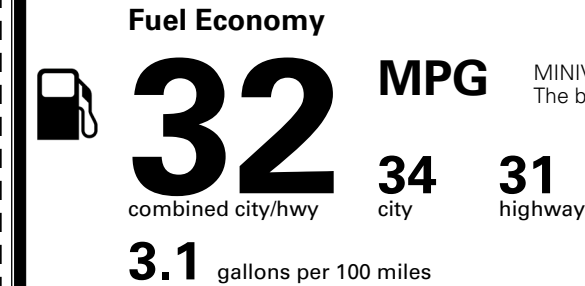

EPA DOT Fuel Economy and Environment

Gasoline Vehicle

MINIVANS range from 20 to 83 MPG. The best vehicle rates 146 MPGe.

You save $750
in fuel costs over 5 years compared to the average new vehicle.

Annual fuel cost
$1,550