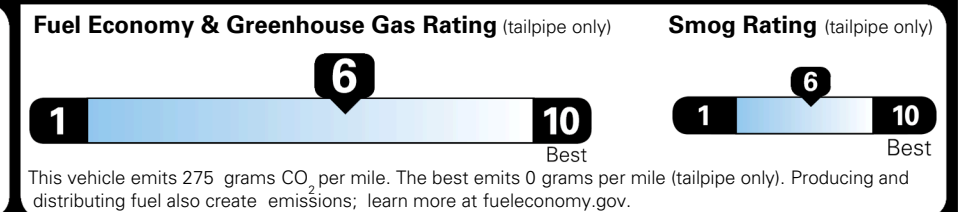

TOTAL ADDITIONAL WEIGHT: 10.1

EPA DOT Fuel Economy and Environment

Gasoline Vehicle

You save \$750
 in fuel costs over 5 years compared to the average new vehicle.

Annual fuel cost \$1,550

Actual results will vary for many reasons, including driving conditions and how you drive and maintain your vehicle. The average new vehicle gets 29 MPG and costs \$8,500 to fuel over 5 years. Cost estimates are based on 15,000 miles per year at \$ 3.30 per gallon. MPGe is miles per gasoline gallon equivalent. Vehicle emissions are a significant cause of climate change and smog.