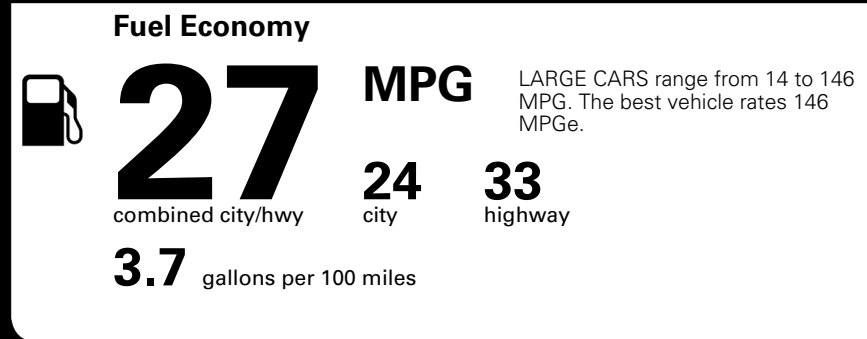

TOTAL MANUFACTURER'S SUGGESTED RETAIL PRICE ▶

\$ 34,030.00

TOTAL ADDITIONAL WEIGHT: 7.3

*Additional terms and conditions apply.
 **Kia Connect may be currently unavailable for some Model Year 2022 and newer vehicles sold or purchased in Massachusetts; please see owners.kia.com for more information.
 NOTE: When you purchase this vehicle, Kia America, Inc. collects personal information you provide to the dealership. For information on our collection and use of personal information and your rights, please see our Privacy Policy on www.kia.com.

EPA DOT Fuel Economy and Environment

Gasoline Vehicle

You spend \$750 more in fuel costs over 5 years
 compared to the average new vehicle.

Annual fuel cost \$1,850

fueleconomy.gov
 Calculate personalized estimates and compare vehicles