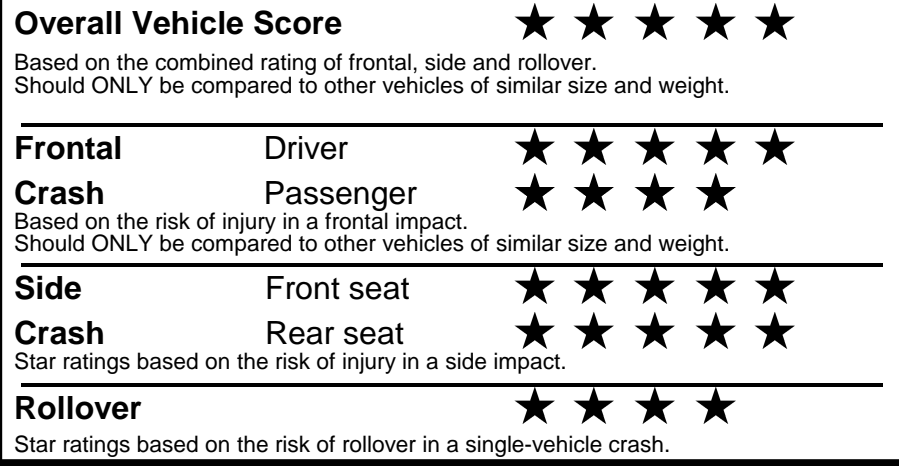

Smartphone QR Code

GOVERNMENT 5-STAR SAFETY RATINGS

PARTS CONTENT INFORMATION

FOR VEHICLES IN THIS CAR LINE U.S./CANADIAN PARTS CONTENT: 0 %

MAJOR SOURCES OF FOREIGN PARTS: KOREA: 90%

NOTE: PARTS CONTENT DOES NOT INCLUDE FINAL ASSEMBLY, DISTRIBUTION, OR OTHER NON-PARTS COSTS.