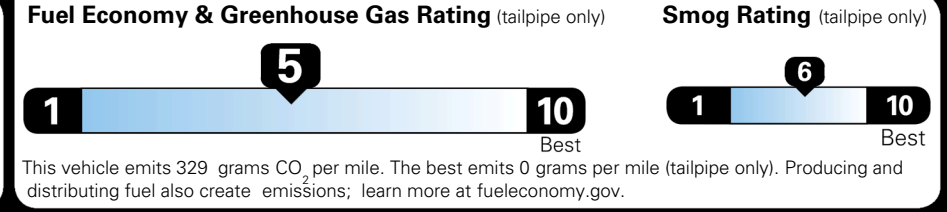

EPA DOT Fuel Economy and Environment

Gasoline Vehicle

You spend \$750 more in fuel costs over 5 years
 compared to the average new vehicle.

Annual fuel cost \$1,850

fueleconomy.gov
 Calculate personalized estimates and compare vehicles