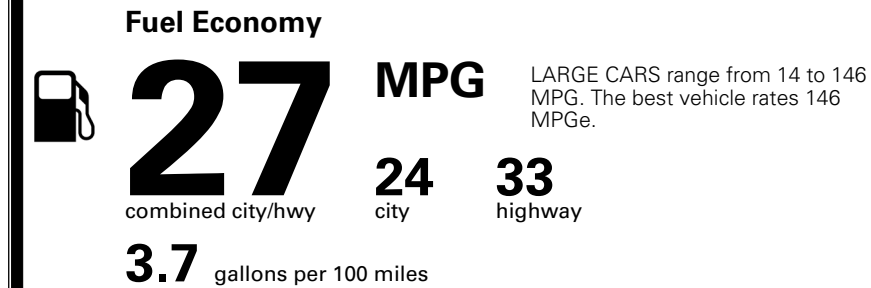

\$295.00
 \$200.00
 \$350.00

MSRP INCLUDING OPTIONS

\$ 30,935.00

INLAND FREIGHT AND HANDLING

\$ 1,245.00

TOTAL MANUFACTURER'S SUGGESTED RETAIL PRICE ▶

\$ 32,180.00

TOTAL ADDITIONAL WEIGHT: 8.7

EPA DOT Fuel Economy and Environment

Gasoline Vehicle

You spend \$750 more in fuel costs over 5 years compared to the average new vehicle.

Annual fuel cost \$1,850

Actual results will vary for many reasons, including driving conditions and how you drive and maintain your vehicle. The average new vehicle gets 29 MPG and costs \$8,500 to fuel over 5 years. Cost estimates are based on 15,000 miles per year at \$ 3.30 per gallon. MPGe is miles per gasoline gallon equivalent. Vehicle emissions are a significant cause of climate change and smog.