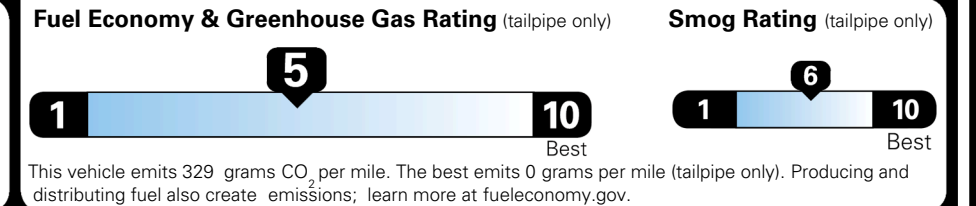

Actual results will vary for many reasons, including driving conditions and how you drive and maintain your vehicle. The average new vehicle gets 29 MPG and costs $8,500 to fuel over 5 years. Cost estimates are based on 15,000 miles per year at $ 3.30 per gallon. MPGe is miles per gasoline gallon equivalent. Vehicle emissions are a significant cause of climate change and smog.

fueleconomy.gov

Calculate personalized estimates and compare vehicles