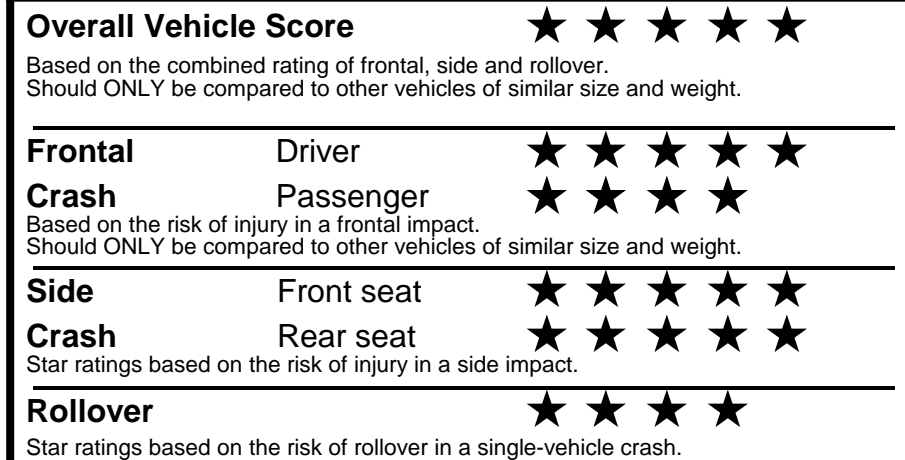

GOVERNMENT 5-STAR SAFETY RATINGS

PARTS CONTENT INFORMATION

FOR VEHICLES IN THIS CAR LINE U.S./CANADIAN PARTS CONTENT: 0 %

MAJOR SOURCES OF FOREIGN PARTS: KOREA: 90%

NOTE: PARTS CONTENT DOES NOT INCLUDE FINAL ASSEMBLY, DISTRIBUTION, OR OTHER NON-PARTS COSTS.

Star ratings range from 1 to 5 stars (★★★★★) with 5 being the highest. Source: National Highway Traffic Safety Administration (NHTSA). www.safercar.gov or 1-888-327-4236

FOR THIS VEHICLE FINAL ASSEMBLY POINT: HWASUNG, KOREA

COUNTRY OF ORIGIN ENGINE (MOTOR): KOREA

TRANSMISSION: KOREA

*Additional terms and conditions apply.
**Kia Connect may be currently unavailable for some Model Year 2022 and newer vehicles sold or purchased in Massachusetts; please see owners.kia.com for more information.
NOTE: When you purchase this vehicle, Kia America, Inc. collects personal information you provide to the dealership. For information on our collection and use of personal information and your rights, please see our Privacy Policy on www.kia.com.

Manufacturer's suggested retail price includes Manufacturer's recommended pre-delivery service. License and title fees, state and local taxes and other dealer installed options and accessories are not included in the manufacturer's suggested retail price.