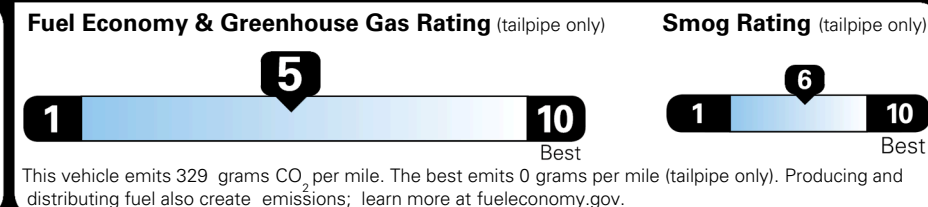

EPA DOT Fuel Economy and Environment

Gasoline Vehicle

You spend \$750 more in fuel costs over 5 years compared to the average new vehicle.

Annual fuel cost \$1,850

Actual results will vary for many reasons, including driving conditions and how you drive and maintain your vehicle. The average new vehicle gets 29 MPG and costs \$8,500 to fuel over 5 years. Cost estimates are based on 15,000 miles per year at \$ 3.30 per gallon. MPGe is miles per gasoline gallon equivalent. Vehicle emissions are a significant cause of climate change and smog.