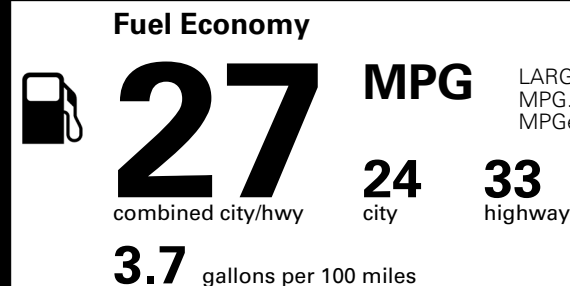

EPA DOT Fuel Economy and Environment

Gasoline Vehicle

You spend \$750 more in fuel costs over 5 years compared to the average new vehicle.

Annual fuel cost \$1,850

Actual results will vary for many reasons, including driving conditions and how you drive and maintain your vehicle. The average new vehicle gets 29 MPG and costs \$8,500 to fuel over 5 years. Cost estimates are based on 15,000 miles per year at \$ 3.30 per gallon. MPGe is miles per gasoline gallon equivalent. Vehicle emissions are a significant cause of climate change and smog.