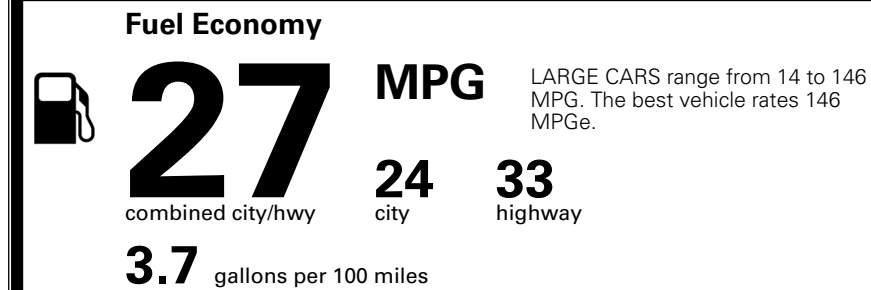

MANUFACTURER'S SUGGESTED RETAIL PRICE ▶

COMPARE GT-LINE AWD FEATURES

Added to/in place of standard GT-Line FWD features
- All-Wheel Drive
- Heated Steering Wheel

ADDITIONAL INSTALLED EQUIPMENT:

(In addition to or in place of standard features)
GT-Line Red Interior Color Package
GT-Line Premium Package
- Panoramic Sunroof w/ Power Sunshade
- LED Interior Lighting
- Bose Premium Audio w/Active Sound Design
- 18" Black Finished Alloy Wheels, Unique Design
Carpeted Floor Mats
Auto-Dimming Mirror w/ HomeLink™
First Aid Kit, Small

$ 30,090.00

Included
Included
Included

$295.00
$2,200.00

$200.00
$350.00
$45.00

MSRP INCLUDING OPTIONS

$ 33,180.00

INLAND FREIGHT AND HANDLING

$ 1,245.00

TOTAL MANUFACTURER'S SUGGESTED RETAIL PRICE ▶

$ 34,425.00

TOTAL ADDITIONAL WEIGHT: 9.5

*Additional terms and conditions apply.

**Kia Connect may be currently unavailable for some Model Year 2022 and newer vehicles sold or purchased in Massachusetts; please see owners.kia.com for more information.

NOTE: When you purchase this vehicle, Kia America, Inc. collects personal information you provide to the dealership. For information on our collection and use of personal information and your rights, please see our Privacy Policy on www.kia.com.

EPA DOT Fuel Economy and Environment

Gasoline Vehicle

You spend
$750
more in fuel costs
over 5 years
compared to the
average new vehicle.

Annual fuel cost
$1,850