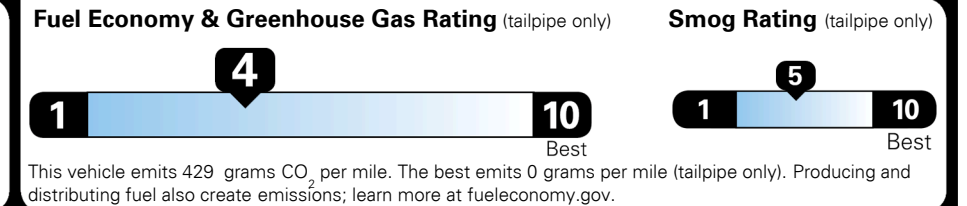

EPA DOT Fuel Economy and Environment

Gasoline Vehicle

You spend **\$2,000** more in fuel costs over 5 years compared to the average new vehicle.

Annual fuel cost **\$1,700**

Actual results will vary for many reasons, including driving conditions and how you drive and maintain your vehicle. The average new vehicle gets 27 MPG and costs \$6,500 to fuel over 5 years. Cost estimates are based on 15,000 miles per year at \$ 2.35 per gallon. MPGe is miles per gasoline gallon equivalent. Vehicle emissions are a significant cause of climate change and smog.