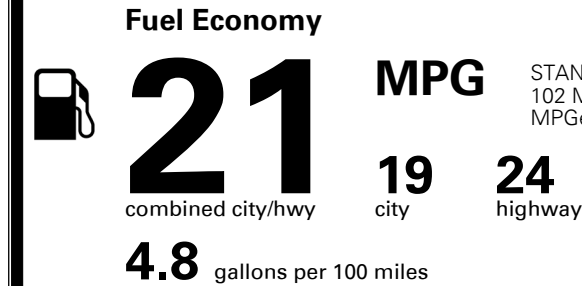

MSRP INCLUDING OPTIONS

\$ 44,740.00

INLAND FREIGHT AND HANDLING

\$ 1,255.00

TOTAL MANUFACTURER'S SUGGESTED RETAIL PRICE ▶

\$ 45,995.00

TOTAL ADDITIONAL WEIGHT: 60.4

*Additional terms and conditions apply.

EPA DOT Fuel Economy and Environment

Gasoline Vehicle

You spend **\$2,000** more in fuel costs over 5 years compared to the average new vehicle.

Annual fuel cost **\$1,700**

Actual results will vary for many reasons, including driving conditions and how you drive and maintain your vehicle. The average new vehicle gets 27 MPG and costs \$6,500 to fuel over 5 years. Cost estimates are based on 15,000 miles per year at \$ 2.35 per gallon. MPGe is miles per gasoline gallon equivalent. Vehicle emissions are a significant cause of climate change and smog.