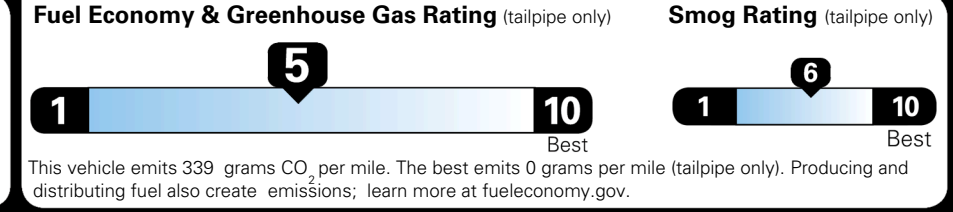

Actual results will vary for many reasons, including driving conditions and how you drive and maintain your vehicle. The average new vehicle gets 29 MPG and costs $8,500 to fuel over 5 years. Cost estimates are based on 15,000 miles per year at $ 3.30 per gallon. MPGe is miles per gasoline gallon equivalent. Vehicle emissions are a significant cause of climate change and smog.

fueleconomy.gov

Calculate personalized estimates and compare vehicles