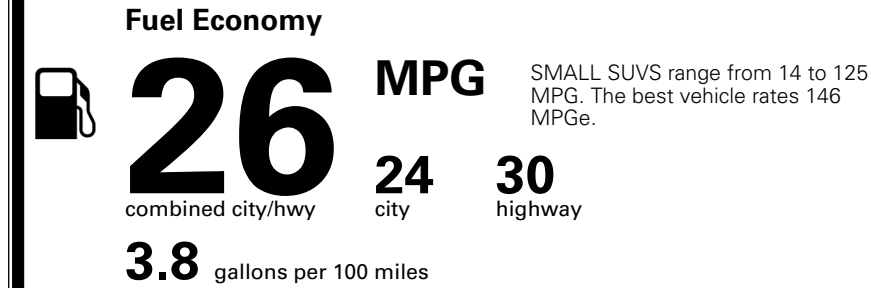

MSRP INCLUDING OPTIONS

\$ 33,195.00

INLAND FREIGHT AND HANDLING

\$ 1,495.00

TOTAL MANUFACTURER'S SUGGESTED RETAIL PRICE ▶

\$ 34,690.00

EPA DOT Fuel Economy and Environment

Gasoline Vehicle