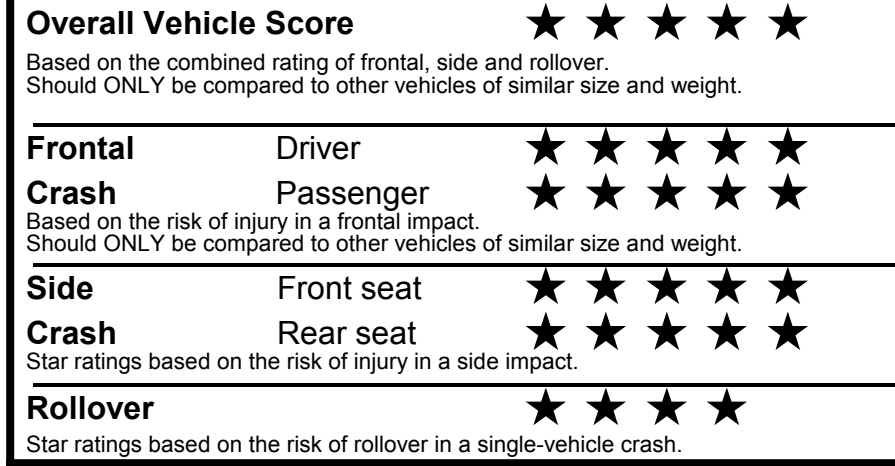

fueleconomy.gov

Calculate personalized estimates and compare vehicles

GOVERNMENT 5-STAR SAFETY RATINGS

PARTS CONTENT INFORMATION

FOR VEHICLES IN THIS CAR LINE U.S./CANADIAN PARTS CONTENT: 55 %

MAJOR SOURCES OF FOREIGN PARTS: KOREA: 30%