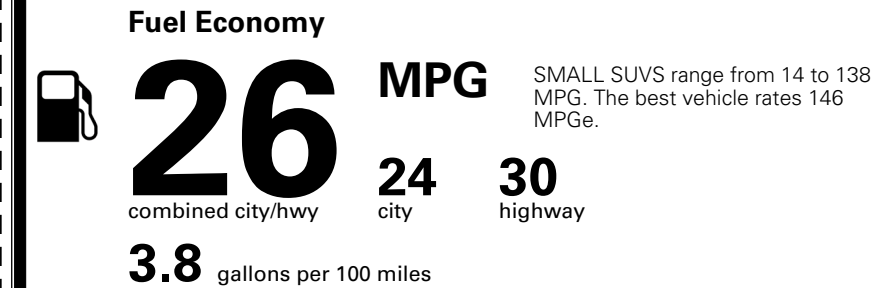

TOTAL ADDITIONAL WEIGHT: 8.5

EPA DOT Fuel Economy and Environment

Gasoline Vehicle

You spend \$1,000 more in fuel costs over 5 years compared to the average new vehicle.

Annual fuel cost \$1,900

Actual results will vary for many reasons, including driving conditions and how you drive and maintain your vehicle. The average new vehicle gets 29 MPG and costs \$8,500 to fuel over 5 years. Cost estimates are based on 15,000 miles per year at \$ 3.30 per gallon. MPGe is miles per gasoline gallon equivalent. Vehicle emissions are a significant cause of climate change and smog.