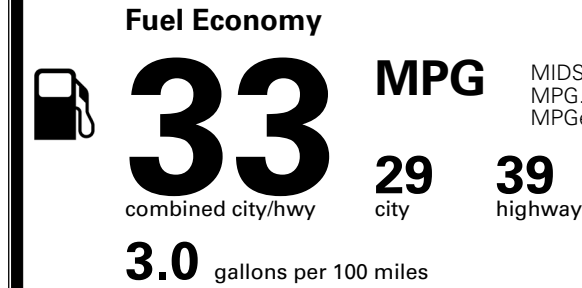

\$ 1,245.00

TOTAL MANUFACTURER'S SUGGESTED RETAIL PRICE ▶

\$ 25,735.00

TOTAL ADDITIONAL WEIGHT:

EPA DOT Fuel Economy and Environment

Gasoline Vehicle

MIDSIZE CARS range from 15 to 139 MPG. The best vehicle rates 146 MPGe.

You save \$1,000
 in fuel costs over 5 years compared to the average new vehicle.

Annual fuel cost \$1,500

Actual results will vary for many reasons, including driving conditions and how you drive and maintain your vehicle. The average new vehicle gets 29 MPG and costs \$8,500 to fuel over 5 years. Cost estimates are based on 15,000 miles per year at \$ 3.30 per gallon. MPGe is miles per gasoline gallon equivalent. Vehicle emissions are a significant cause of climate change and smog.