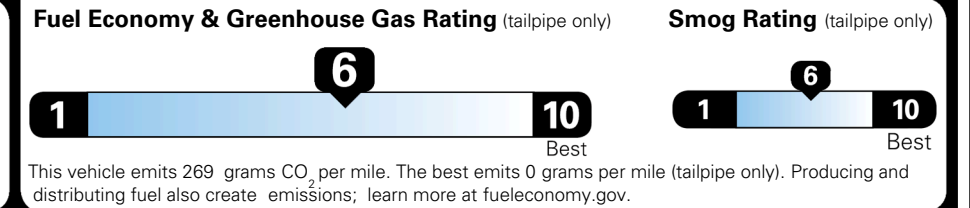

Actual results will vary for many reasons, including driving conditions and how you drive and maintain your vehicle. The average new vehicle gets 29 MPG and costs $8,500 to fuel over 5 years. Cost estimates are based on 15,000 miles per year at $ 3.30 per gallon. MPGe is miles per gasoline gallon equivalent. Vehicle emissions are a significant cause of climate change and smog.

fueleconomy.gov

Calculate personalized estimates and compare vehicles

GOVERNMENT 5-STAR SAFETY RATINGS

Overall Vehicle Score ★ ★ ★ ★ ★

Based on the combined rating of frontal, side and rollover. Should ONLY be compared to other vehicles of similar size and weight.

Frontal Driver ★ ★ ★ ★ ★

Crash Passenger ★ ★ ★ ★ ★

Based on the risk of injury in a frontal impact. Should ONLY be compared to other vehicles of similar size and weight.

Side Front seat ★ ★ ★ ★ ★

Crash Rear seat ★ ★ ★ ★ ★

Star ratings based on the risk of injury in a side impact.

Rollover ★ ★ ★ ★ ★

Star ratings based on the risk of rollover in a single-vehicle crash.

Star ratings range from 1 to 5 stars (★★★★★) with 5 being the highest.

Source: National Highway Traffic Safety Administration (NHTSA).
www.safercar.gov or 1-888-327-4236

Manufacturer's suggested retail price includes Manufacturer's recommended pre-delivery service. License and title fees, state and local taxes and other dealer installed options and accessories are not included in the manufacturer's suggested retail price.

PARTS CONTENT INFORMATION

FOR VEHICLES IN THIS CAR LINE U.S./CANADIAN PARTS CONTENT: 20 %

MAJOR SOURCES OF FOREIGN PARTS:
MEXICO: 45%
KOREA: 30%

NOTE: PARTS CONTENT DOES NOT INCLUDE FINAL ASSEMBLY, DISTRIBUTION, OR OTHER NON-PARTS COSTS.

FOR THIS VEHICLE FINAL ASSEMBLY POINT:
PESQUERIA, NL, MEXICO

COUNTRY OF ORIGIN ENGINE (MOTOR): USA
TRANSMISSION: MEXICO

*Additional terms and conditions apply.
**Kia Connect may be currently unavailable for some Model Year 2022 and newer vehicles sold or purchased in Massachusetts; please see owners.kia.com for more information.
NOTE: When you purchase this vehicle, Kia America, Inc. collects personal information you provide to the dealership. For information on our collection and use of personal information and your rights, please see our Privacy Policy on www.kia.com.