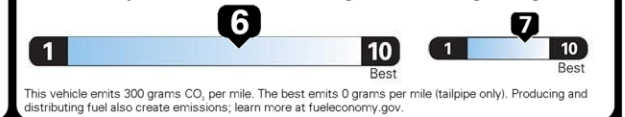

Manufacturer's Suggested Retail Base Price: $28,030.00

Options Included by Manufacturer

SPLASH GUARDS 245.00
FLOOR MATS, TRUNK MAT, HIDEAWAY NET & DUAL TRUNK HOOKS 355.00
TRUNK ORGANIZER TRAY 195.00
W/ FIRST AID KIT & EMERGENCY ROAD KIT SV PREMIUM PACKAGE 2,390.00
Power Sliding Moonroof w/ Tilt
Heated Front Seats
Driver's Seat Power Lumbar Support
Leather-wrapped Shift Knob
ProPILOT Assist
Intelligent Cruise Control (ICC)++
Intelligent Lane Intervention (I-LI)
Traffic Sign Recognition
Wireless Apple CarPlay®+
Wireless Android Auto™ +
12.3" HD Color Touch-Screen Display++
Wireless Phone Charging Pad
Nissan Door to Door Navigation
SiriusXM® Traffic & Travel
NissanConnect® Services
Powered by SiriusXM®+
Wi-Fi Hotspot+
Premium Exhaust Finishers
Wrapped & Stitched Steering Wheel
Alexa Built-in

DESTINATION CHARGES 1,115.00

Total* $32,330.00

EPA DOT Fuel Economy and Environment Gasoline Vehicle

Fuel Economy MIDSIZE CARS range from 15 to 132 MPG. The best vehicle rates 140 MPGe.

30 MPG
combined city/hwy

26 MPG
city

36 MPG
highway

3.3 gallons per 100 miles

You save $750
in fuel costs over 5 years compared to the average new vehicle.

Annual fuel cost $1,800

Fuel Economy & Greenhouse Gas Rating (tailpipe only) Smog Rating (tailpipe only)

fuelconomy.gov

Calculate personalized estimates and compare vehicles

GOVERNMENT 5-STAR SAFETY RATINGS

Overall Vehicle Score ★★★★★
Based on the combined ratings of frontal, side and rollover. Should ONLY be compared to other vehicles of similar size and weight.

Frontal Crash Driver Passenger ★★★★★
Based on the risk of injury in a frontal impact. Should ONLY be compared to other vehicles of similar size and weight.

Side Crash Front seat Rear seat ★★★★★
Based on the risk of injury in a side impact.

Rollover ★★★★★
Based on the risk of rollover in a single-vehicle crash.

Star ratings range from 1 to 5 stars (★★★★★) with 5 being the highest.

Source: National Highway Traffic Safety Administration (NHTSA)

www.safercar.gov or 1-888-327-4236

PARTS CONTENT INFORMATION FOR VEHICLES IN THIS CARLINE: U.S./CANADIAN PARTS
CONTENT: 50%
MAJOR SOURCES OF FOREIGN PARTS CONTENT: MEXICO: 15%

NOTE: PARTS CONTENT DOES NOT INCLUDE FINAL ASSEMBLY, DISTRIBUTION, OR OTHER NON-PARTS COSTS.

FOR THIS VEHICLE:
FINAL ASSEMBLY POINT: CANTON, MS., USA
COUNTRY OF ORIGIN: ENGINE: US
TRANSMISSION: MEXICO

**Not actual Monroney Label. Provided for informational purposes only. Vehicle features, pricing and other information subject to change, may vary from actual vehicle content and/or Monroney label description. While Nissan makes reasonable efforts to ensure accuracy of information, Nissan is not responsible for changes, errors or omissions. See actual vehicle and/or verify information in question with your Nissan dealer.

This Vehicle qualifies for Nissan's **Security+Plus Extended Protection Plan**

The only service agreement backed by Nissan Extended Services North America!
Ask your dealer for details, or call 1-800-NISSAN-1 for more information

Dealer:
TANNER NISSAN
620 WEST WASHINGTON ST.
BRAINERD, MN 56401

VIN: 1N4BL4DWRN337755
MDL: 13214-337755 KAD-G
OPT: B-B10C03L94M92X01

EXT: GUN METALLIC
INT: CHARCOAL
EMS: 50 STATE EMISSIONS

Transport Method:TRUCK 20231005224609AS3645